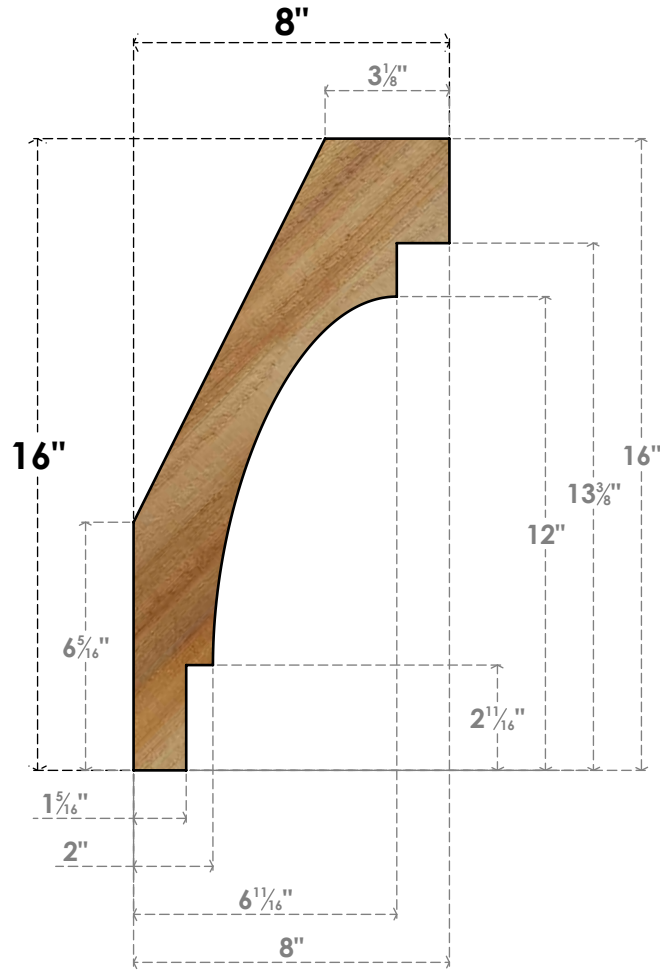

BRC06X08X16MRC00RWR

6"W X 8"D X 16"H MERCED ROUGH SAWN BRACE, WESTERN RED CEDAR

SIDE

FRONT

EKENA MILLWORK
 2300 WEST MAIN ST.
 CLARKSVILLE, TX 75426
 TOLL FREE: 866-607-0453
 WWW.EKENAMILLWORK.COM

NOTES

1. INSTALLATION TO BE COMPLETED IN ACCORDANCE WITH MANUFACTURER'S SPECIFICATIONS.
2. DRAWING MAY NOT BE TO SCALE
3. THIS DRAWING IS INTENDED FOR DESIGN AND PLANNING PURPOSES ONLY.
4. ALL INFORMATION CONTAINED HEREIN WAS CURRENT AT THE TIME OF DEVELOPMENT BUT MUST BE REVIEWED AND APPROVED BY THE PRODUCT MANUFACTURER TO BE CONSIDERED ACCURATE.
5. PRODUCTS ARE NOT KILN DRIED. THIS ITEM IS UNIQUE AND WILL CONTAIN THE NATURAL VARIATIONS THAT THE WOOD SPECIES OFFERS. THIS MAY RESULT IN VARIATIONS UP TO 1/4"