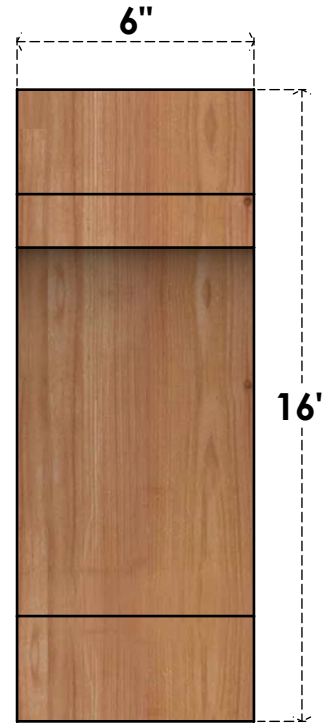

BRC06X08X16MRC00RWR

6"W X 8"D X 16"H MERCED ROUGH SAWN BRACE, WESTERN RED CEDAR

SIDE

FRONT

EKENA MILLWORK
 2300 WEST MAIN ST.
 CLARKSVILLE, TX 75426
 TOLL FREE: 866-607-0453
 WWW.EKENAMILLWORK.COM

NOTES

1. INSTALLATION TO BE COMPLETED IN ACCORDANCE WITH MANUFACTURER'S SPECIFICATIONS.
2. DRAWING MAY NOT BE TO SCALE
3. THIS DRAWING IS INTENDED FOR DESIGN AND PLANNING PURPOSES ONLY.
4. ALL INFORMATION CONTAINED HEREIN WAS CURRENT AT THE TIME OF DEVELOPMENT BUT MUST BE REVIEWED AND APPROVED BY THE PRODUCT MANUFACTURER TO BE CONSIDERED ACCURATE.
5. PRODUCTS ARE NOT KILN DRIED. THIS ITEM IS UNIQUE AND WILL CONTAIN THE NATURAL VARIATIONS THAT THE WOOD SPECIES OFFERS. THIS MAY RESULT IN VARIATIONS UP TO 1/4"